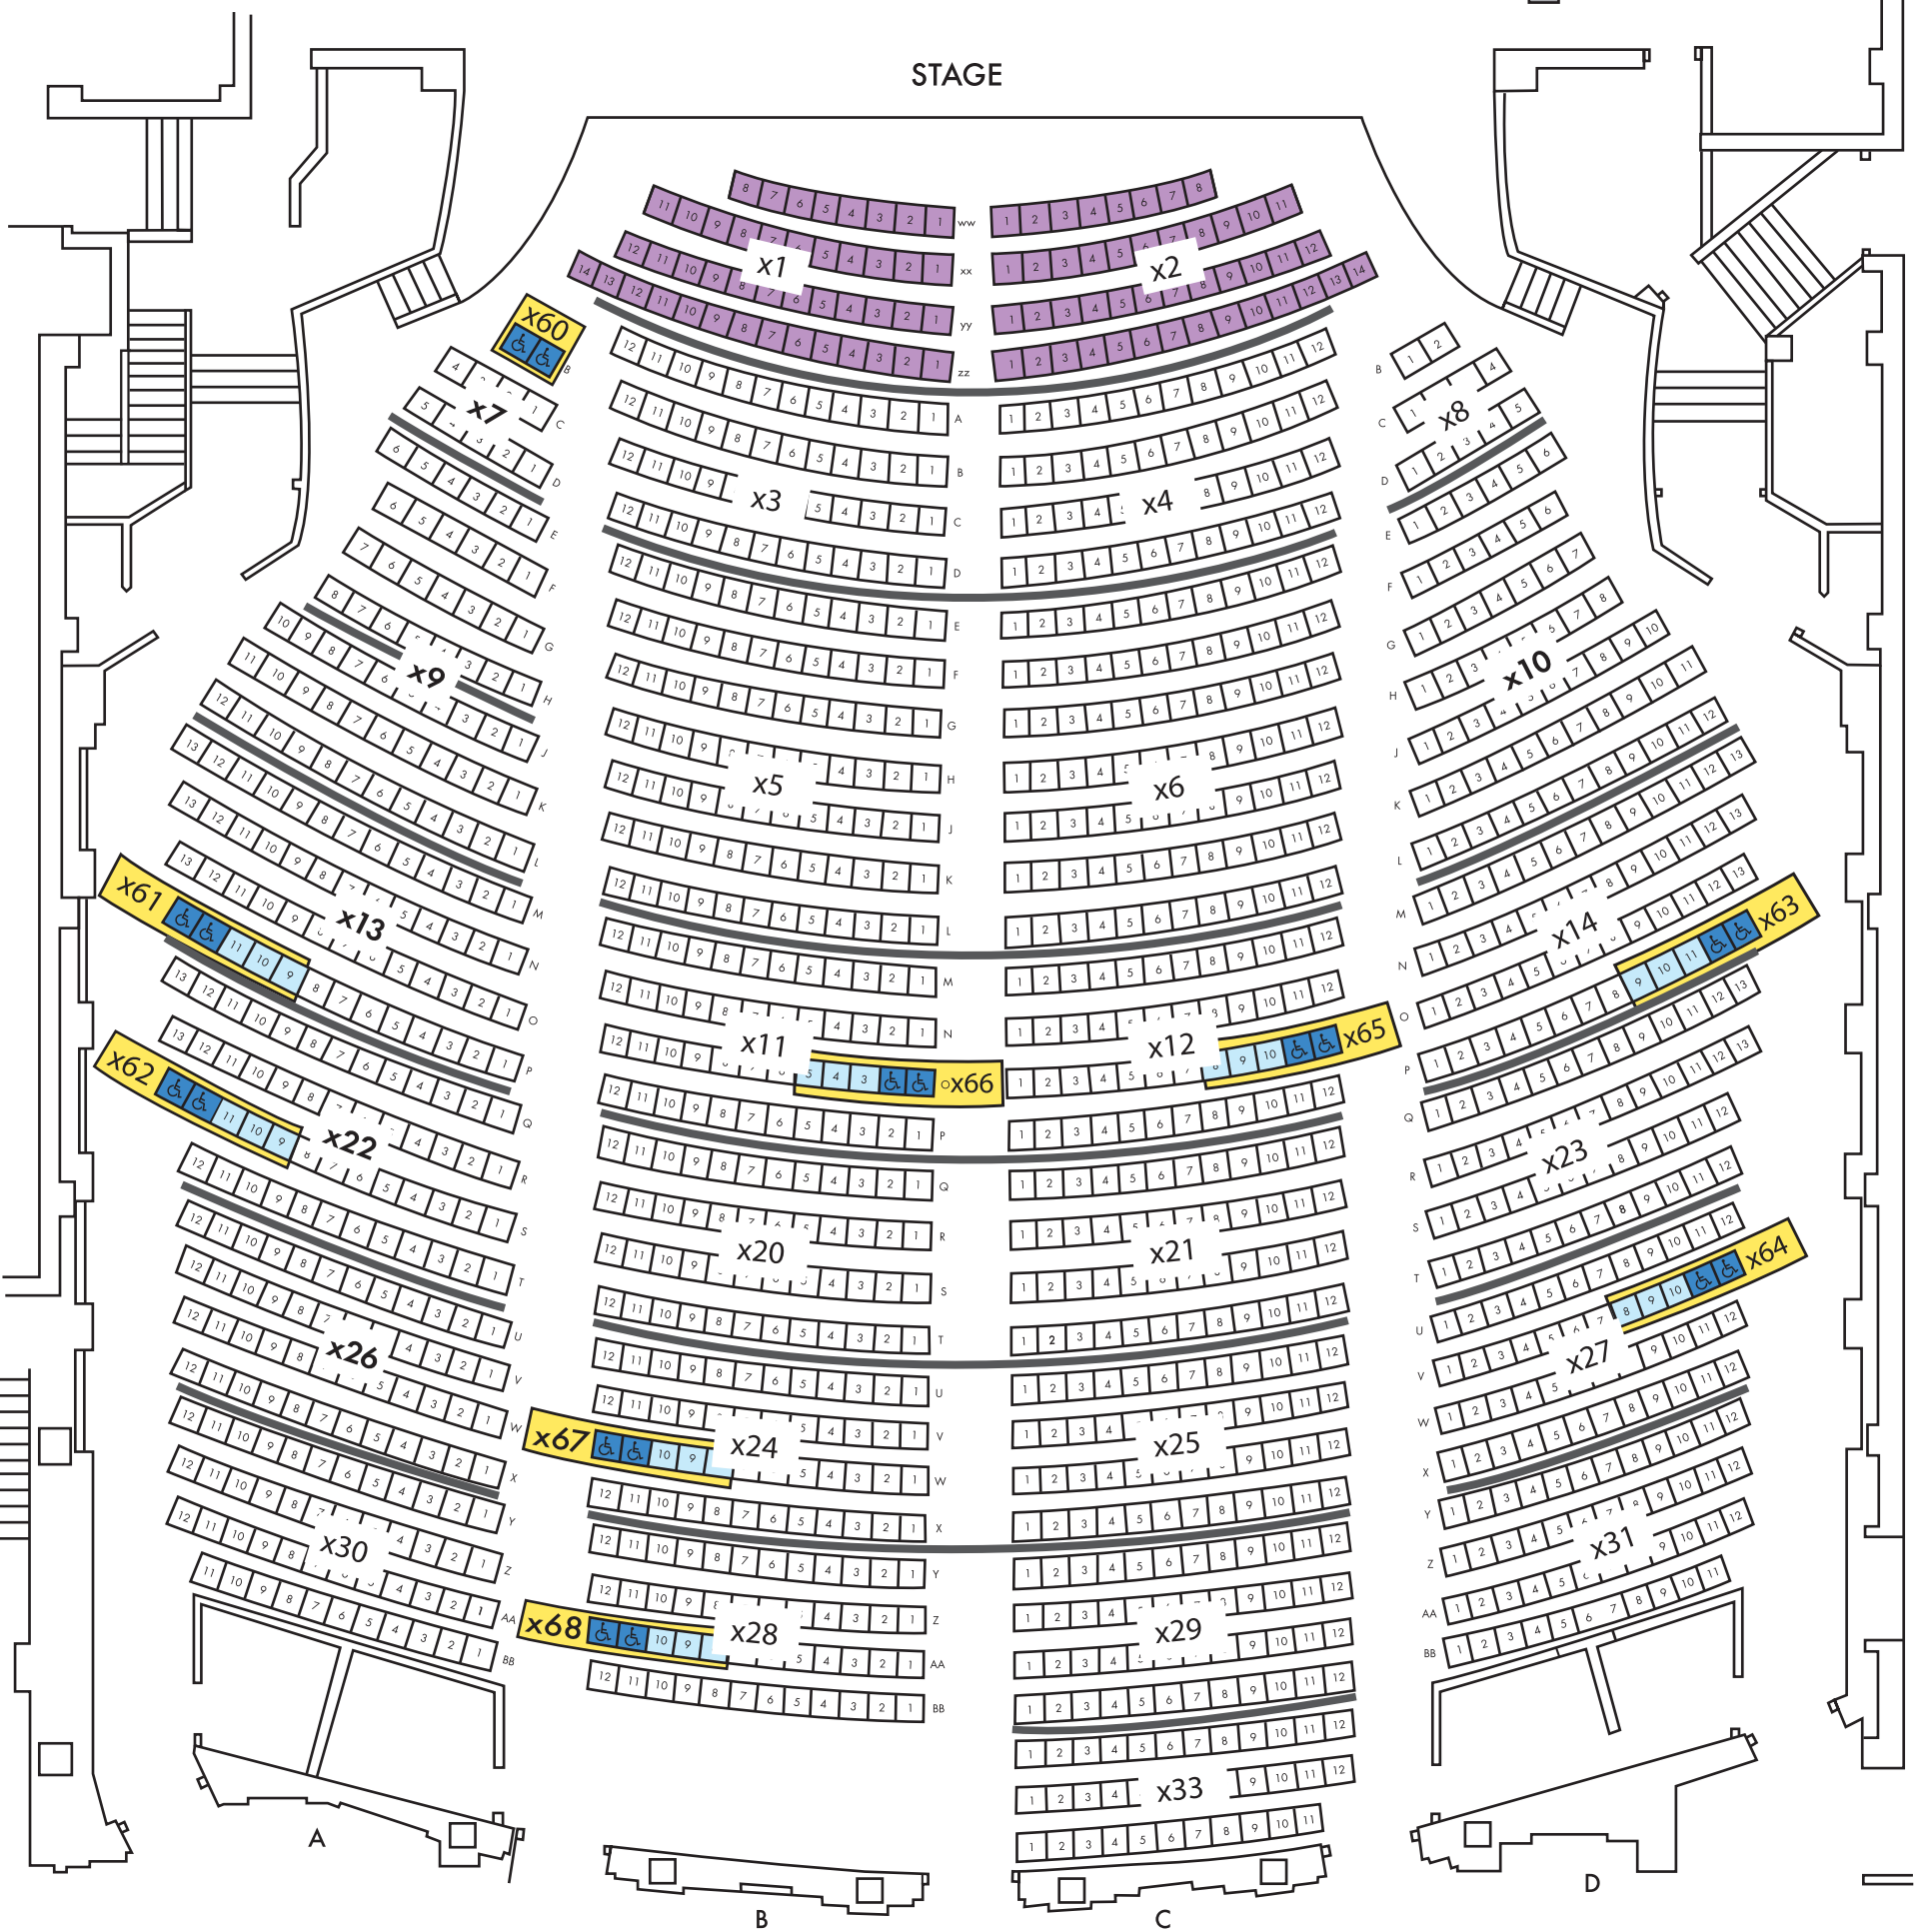

Main Floor - Seating Plan - Map 21

-  - Wheelchair Accessible
-  - Pit Seating
-  - Sound Board

RiverCenter
Adler Theatre

Grand Lobby